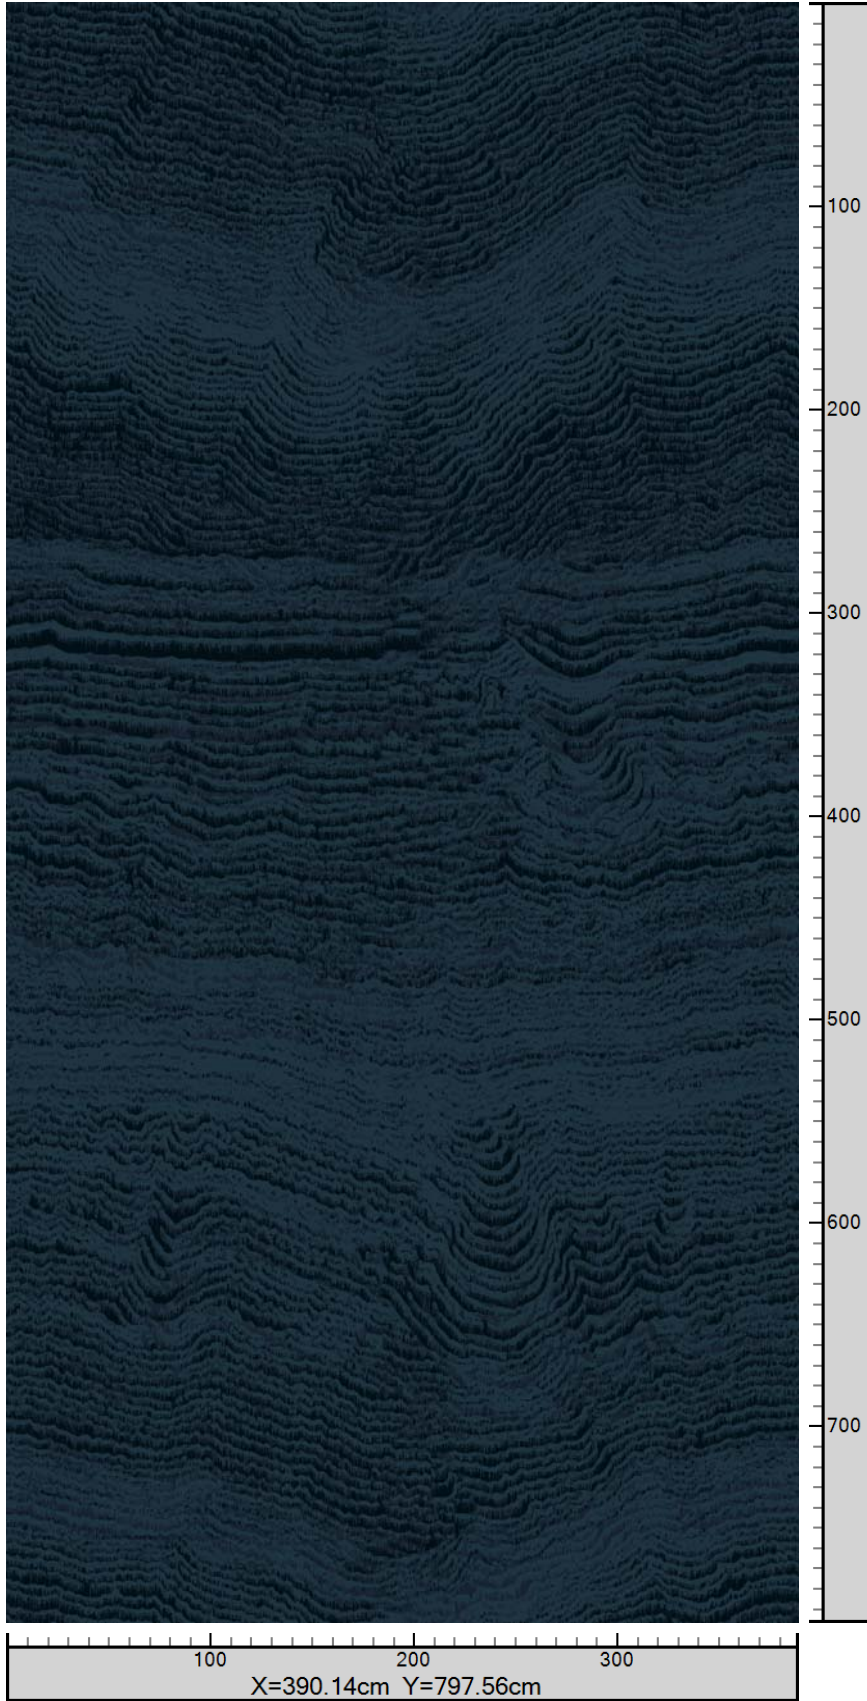

Note: Colors are approximations only!

K20012 Black 24.96%	H28605 K5295-5 11.13%	K28606 K5295-6 48.13%