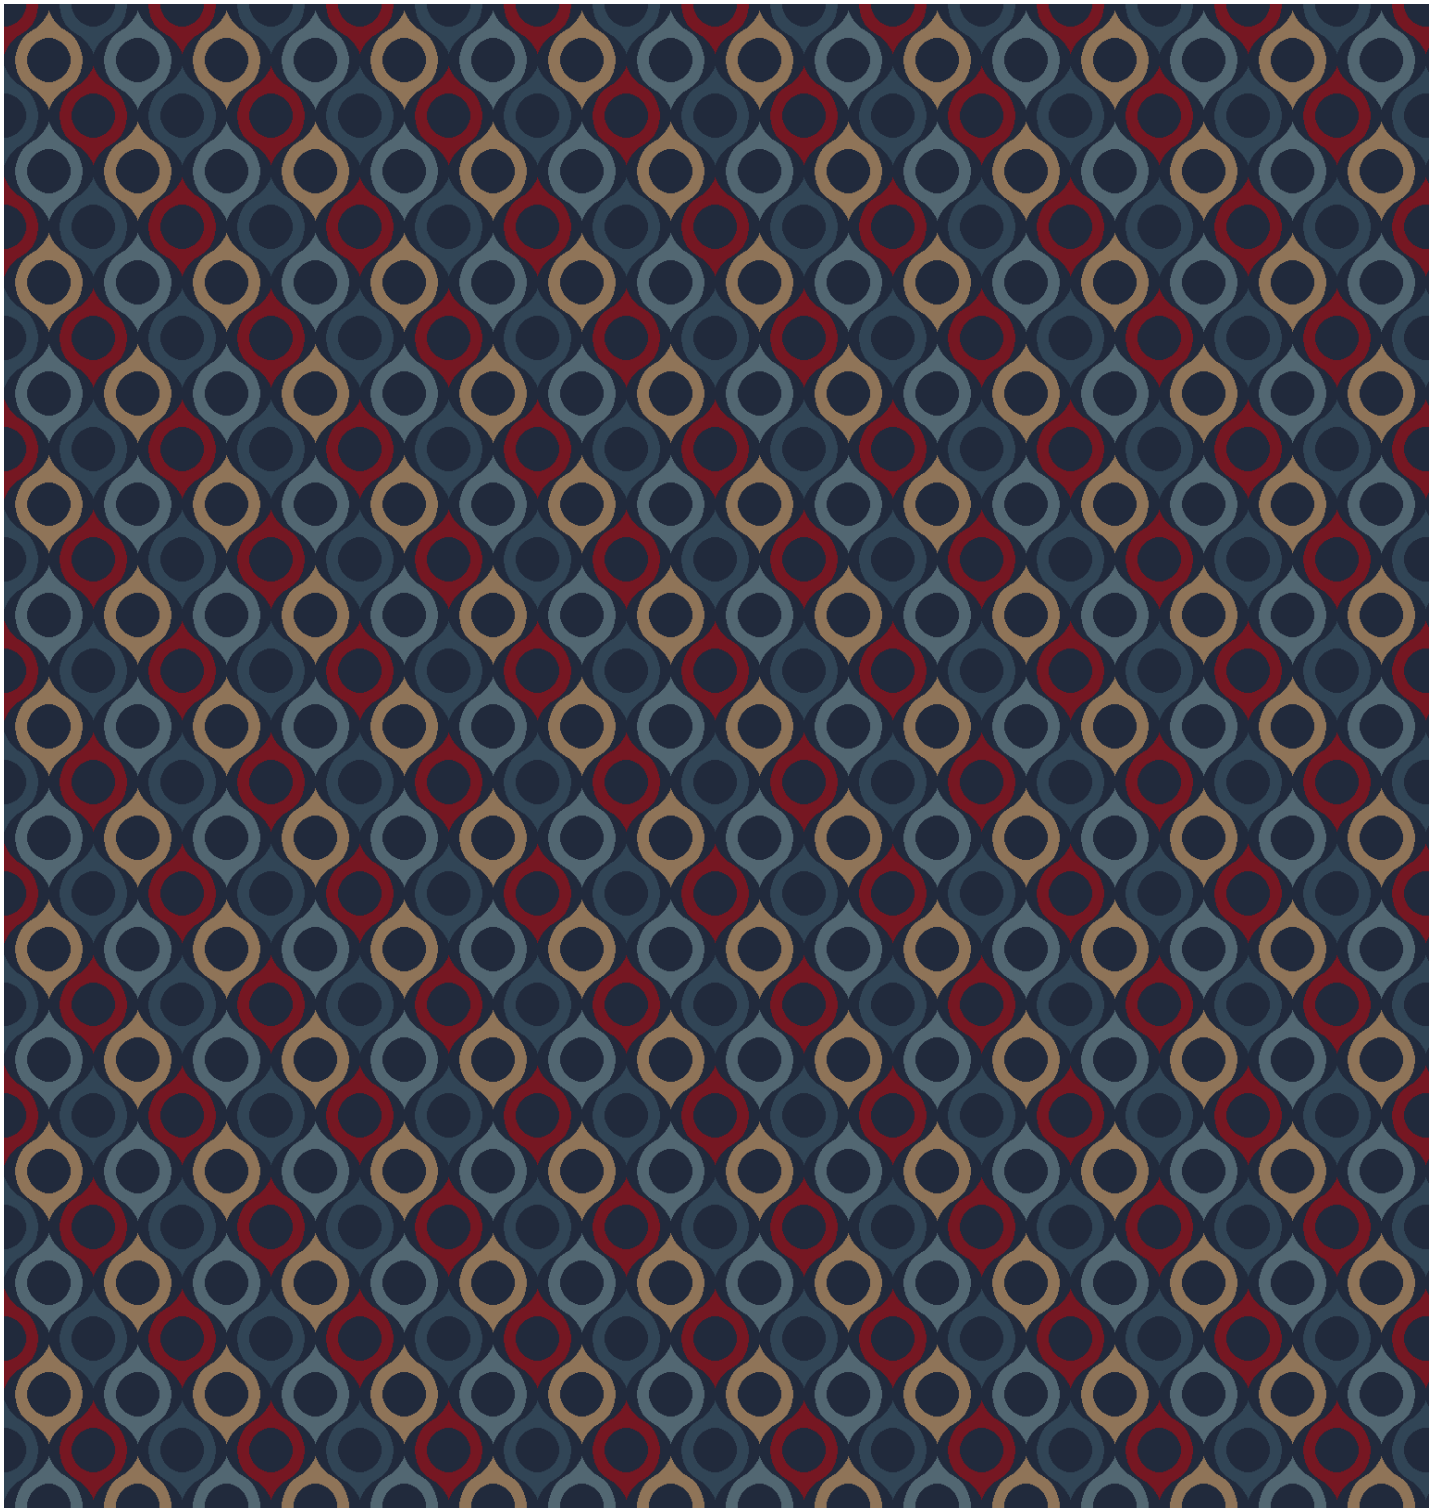

Design: RF5500313  
Version: \*EF82022-2\*

Date: 5-APR-2018 egk  
Copyright: egetaepper a/s - sk  
Approved by:

**ege**

DOK. F0011

GRAPHIC - Retro Scarf  
Rep.: 24,4 x 30,0cm. Col.K5500

Repeat: X=24.4cm Y=30.0cm (Size Shown: X=195.58cm Y=203.20cm)