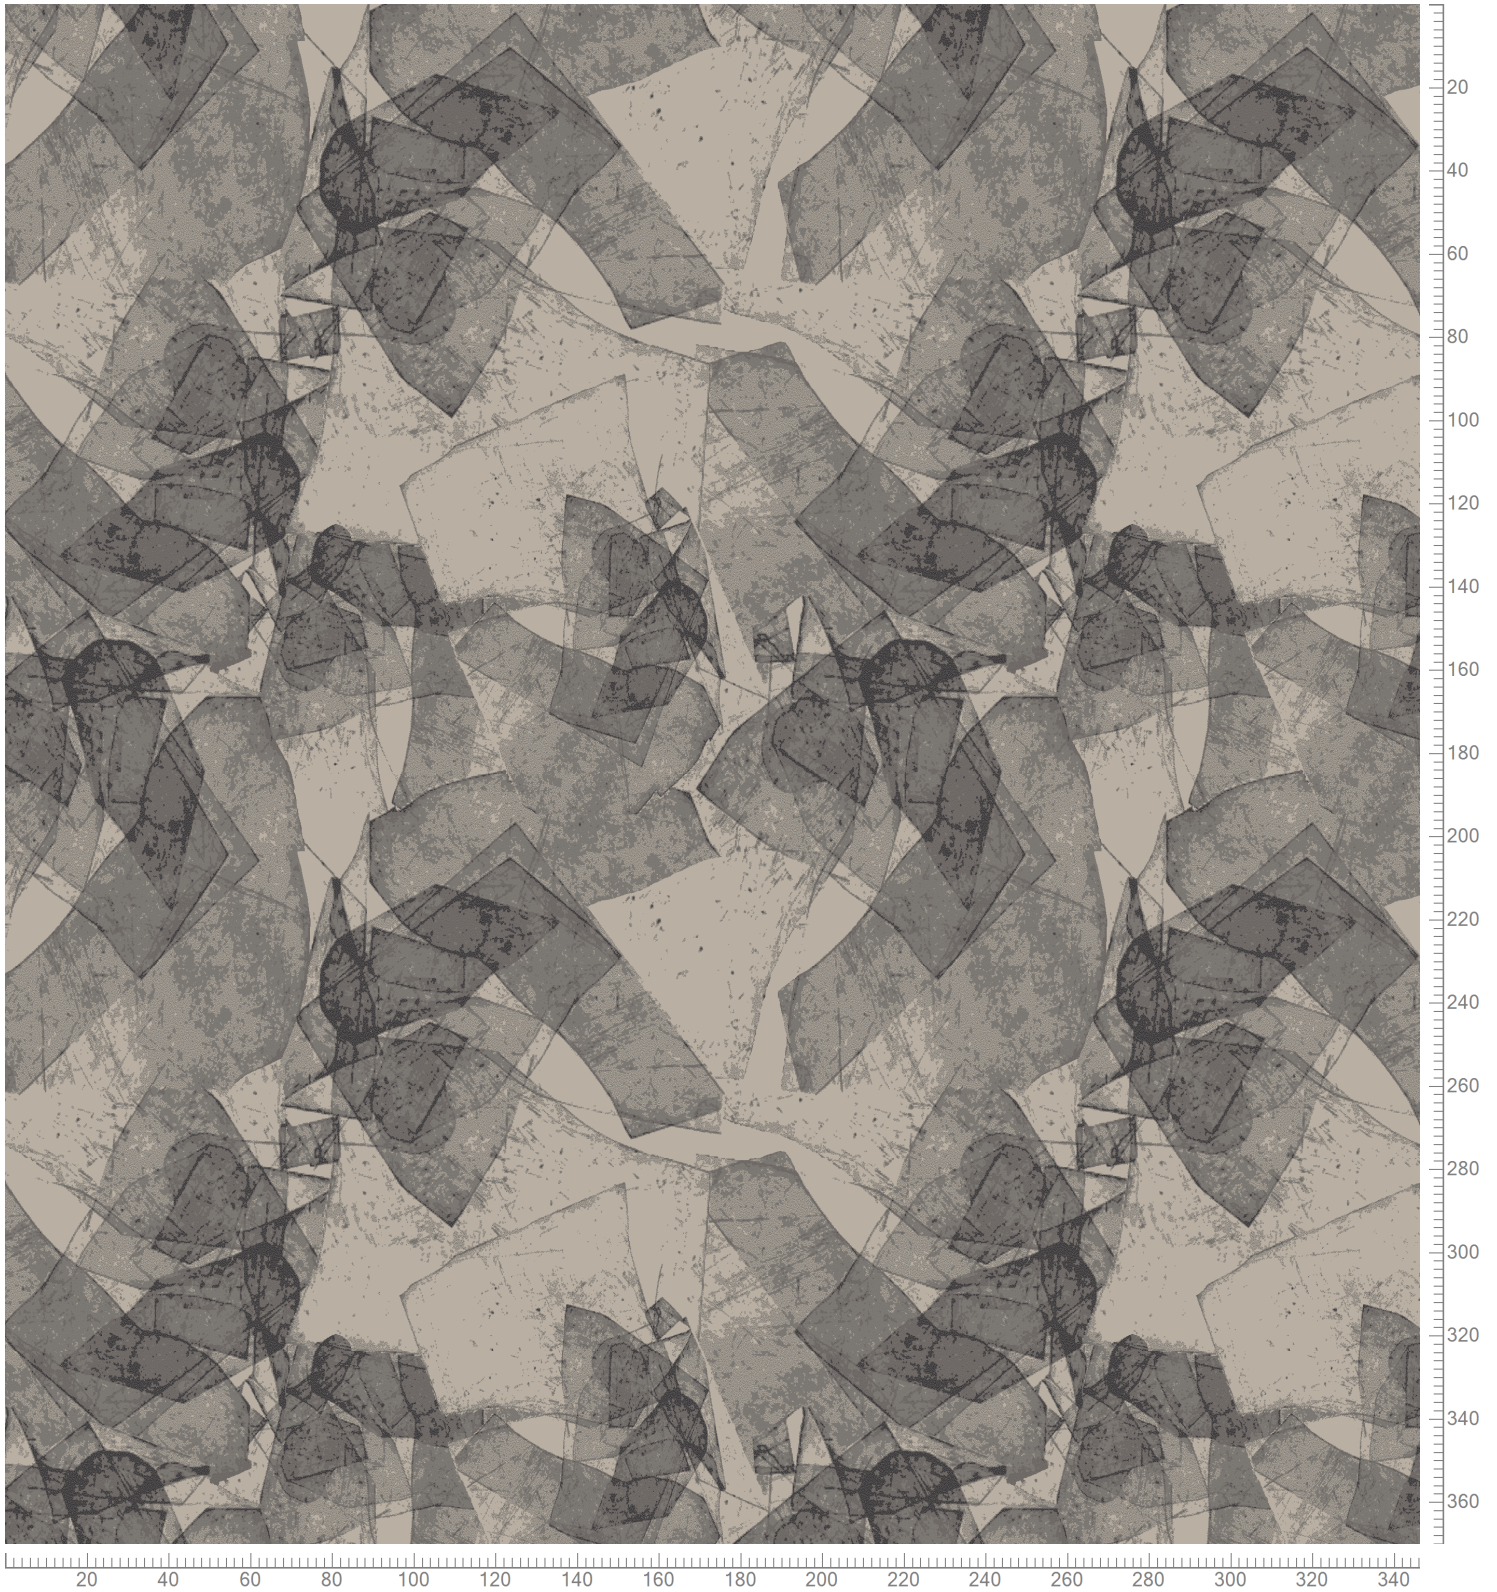

Design: RF5500527  
Version: EF81229-3

Date: 5-FEB-2018 egk

Approved by:

**ege**

DOK. F0011

ARTS & CRAFTS - Paper Silk  
Rep.: 195.1 x 195.1 cm. Col K5500

Repeat: X=195.1cm Y=195.1cm (Size Shown: X=346.46cm Y=370.21cm)