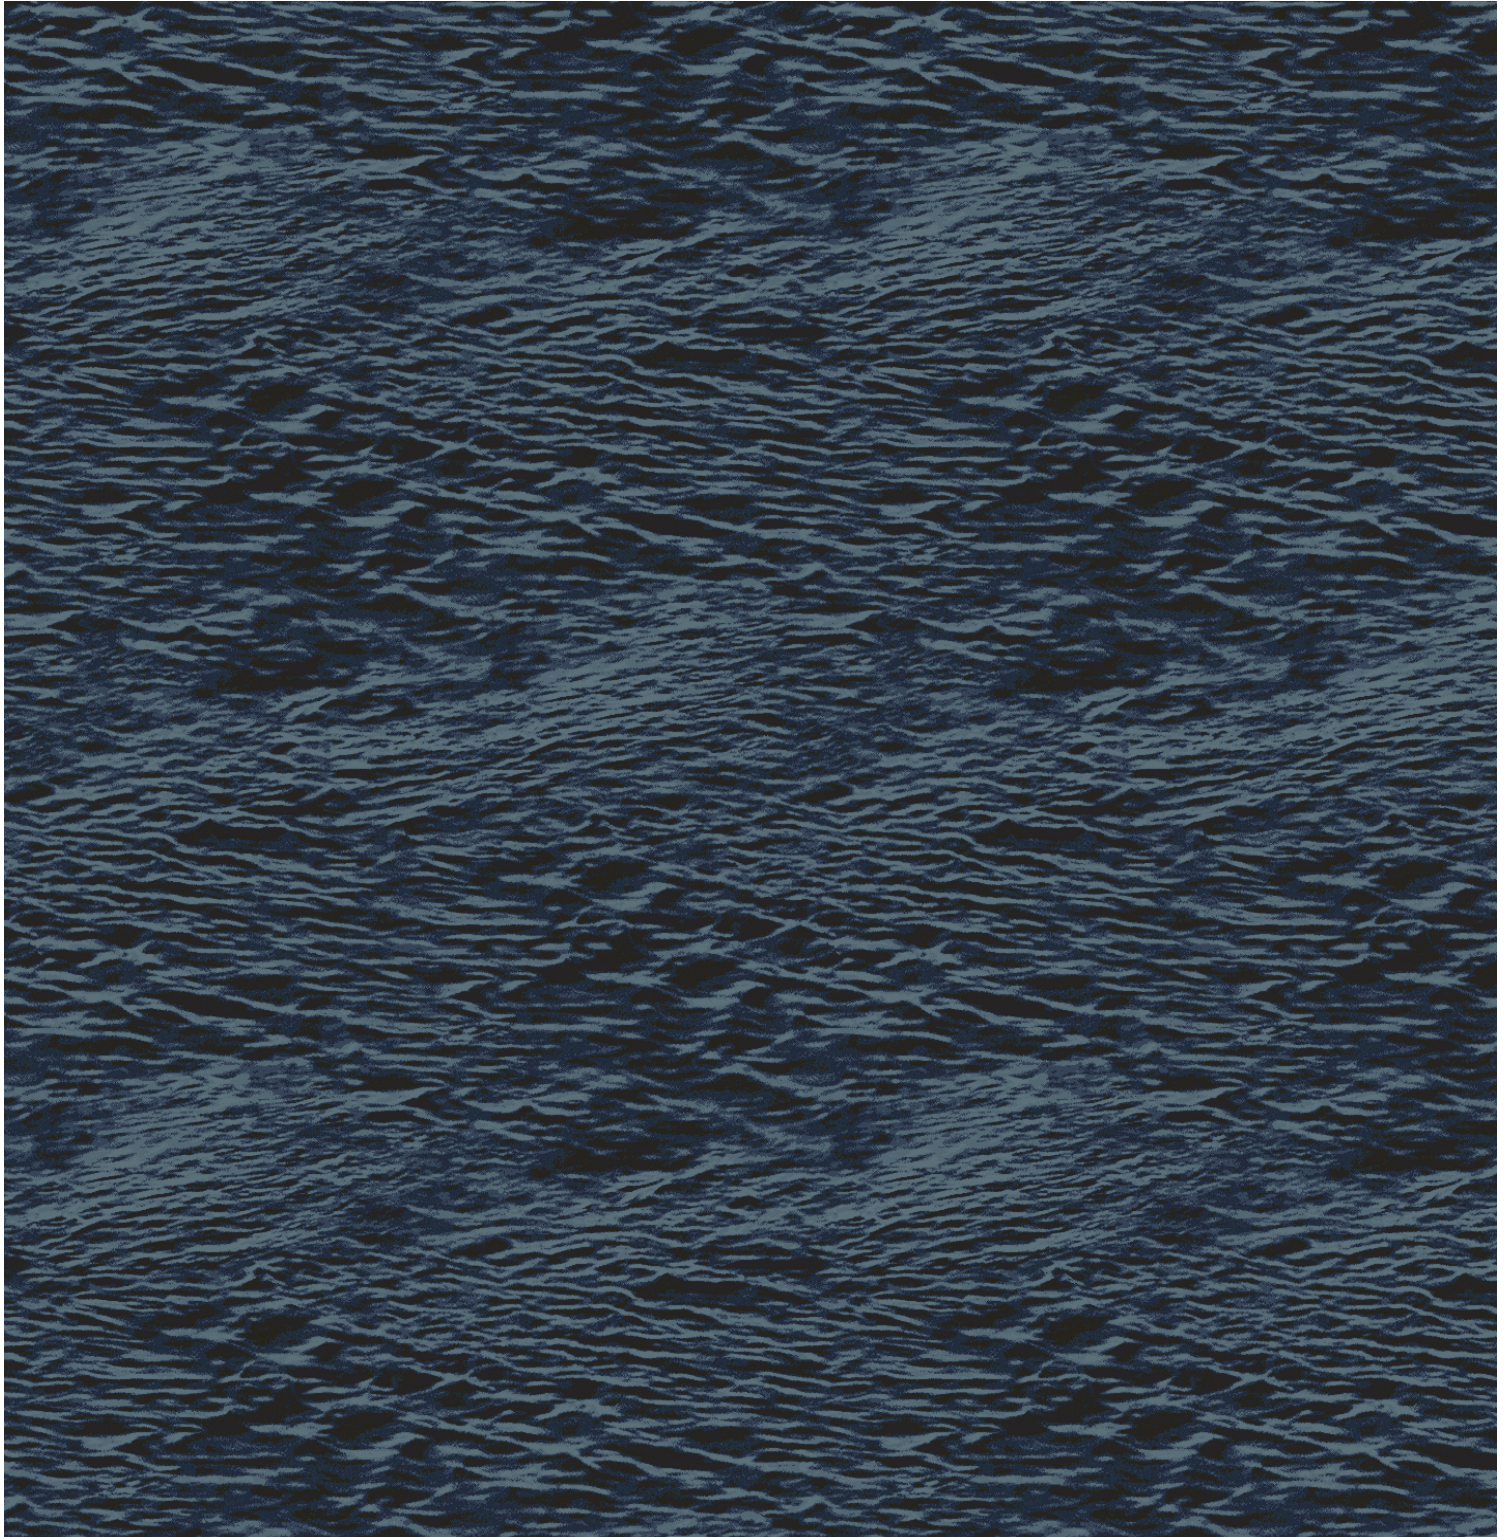

Design: RF5500634
Version: EF81727-2

Date: 30-JAN-2018 egk

Approved by:

ege

DOK. F0011

NATURE - Ocean
Rep.: 97.8 x 112.1 cm. Col. K5500

Repeat: X=97.8cm Y=112.1cm (Size Shown: X=182.88cm Y=185.04cm)

Colours are approximation only. Physical sample must be approved for ordering
All rights - intellectual or commercial - are fully reserved.
Not to be manufactured by others than egetaepper a/s.