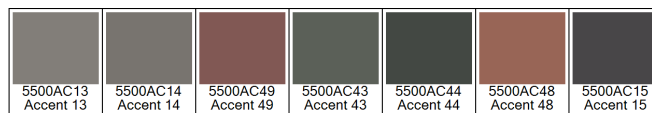

Design: RF5500806  
Version: \*EF81658-3\*

Date: 25-APR-2018 egk  
Copyright: egetaepper a/s - Pia  
Approved by:

**ege**

DOK. F0011

NATURE - Fine Berries  
Rep.: 78,2 x 77,2cm. Col. K5500

Repeat: X=78.2cm Y=77.2cm (Size Shown: X=195.58cm Y=203.20cm)